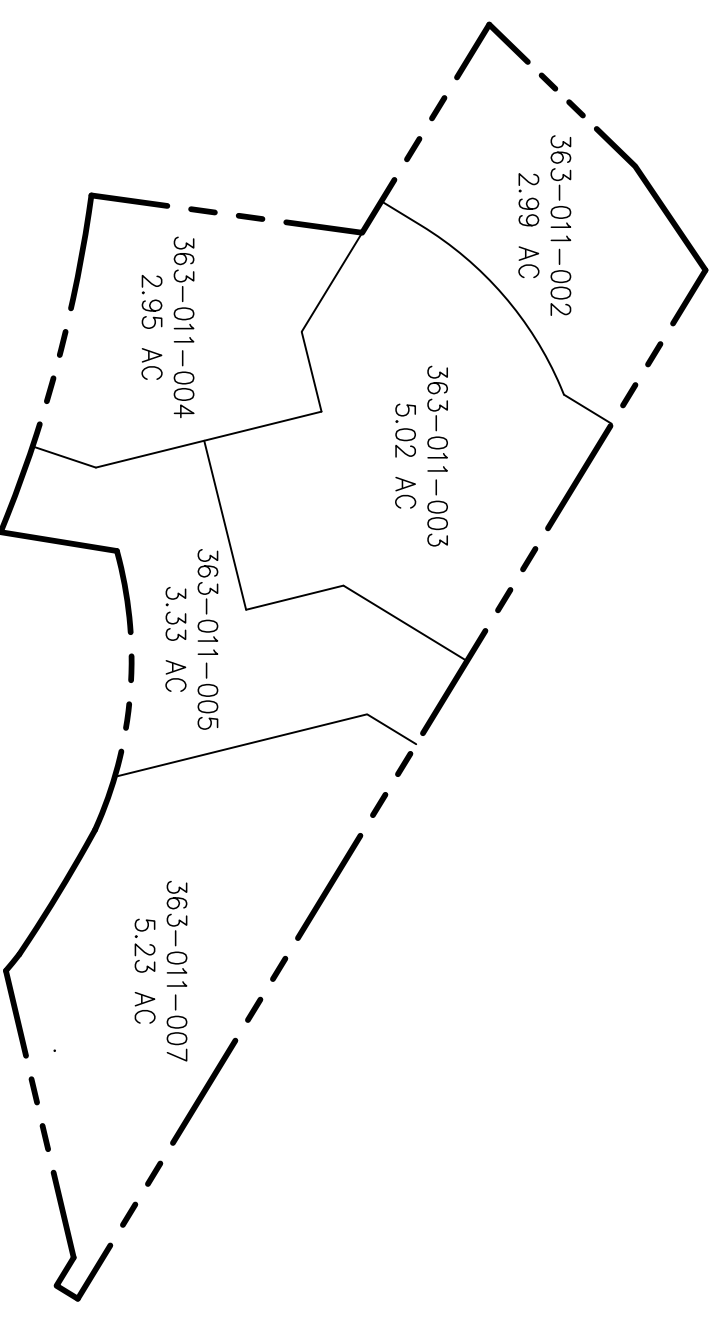

# SHEA CENTER APARTMENTS

REZONE EXHIBIT  
CITY OF ROSEVILLE, CALIFORNIA  
OCTOBER 2021  
SHEET 1 OF 1

VICINITY MAP  
N.T.S.

**PC Exhibit D**  
BUSINESS PROFESSIONAL/SPECIAL  
AREA NORTH CENTRAL ROSEVILLE  
SPECIFIC PLAN (BP/SA-NC)

## EXISTING ZONING

MULTI-FAMILY HOUSING/SPECIAL  
AREA NORTH CENTRAL ROSEVILLE  
SPECIFIC PLAN (R3/SA-NC)

## PROPOSED ZONING

N.T.S.

ENGINEERING & PLANNING  
1504 EUBANK ROAD, SUITE 110  
ROSEVILLE, CA 95661 916/786-0685