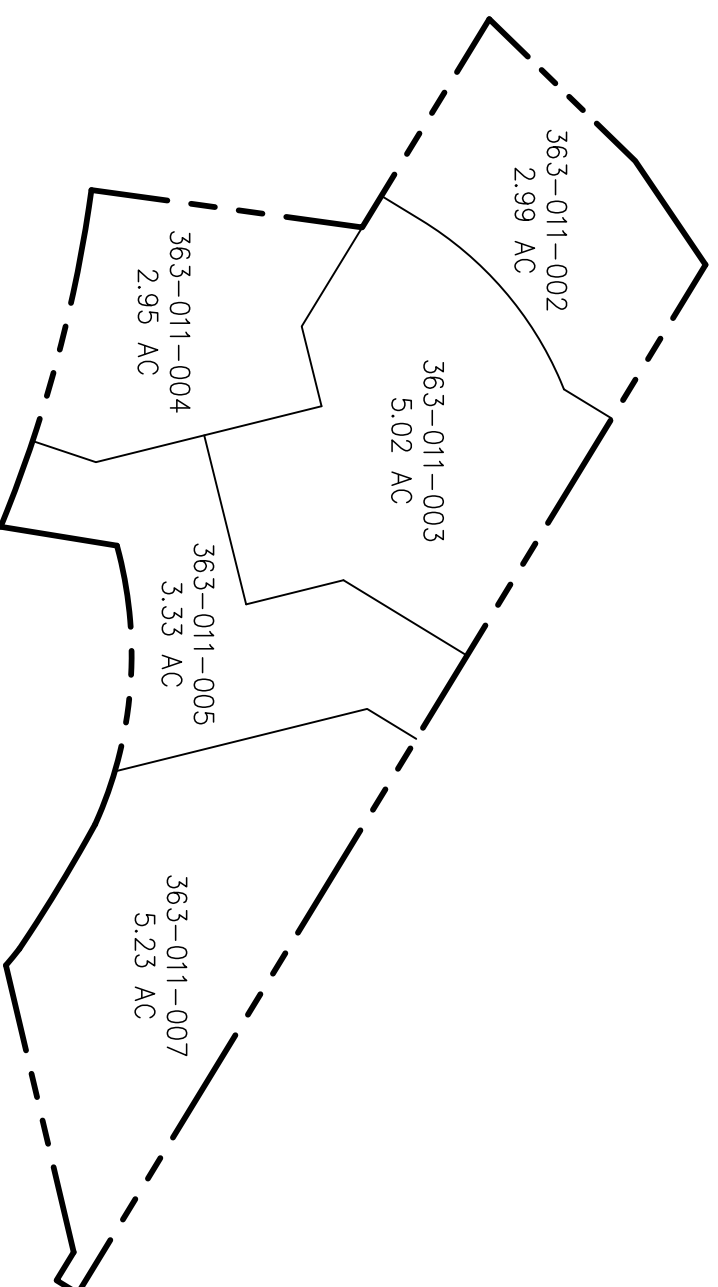

# SHEA CENTER APARTMENTS

REZONE EXHIBIT  
CITY OF ROSEVILLE, CALIFORNIA  
OCTOBER 2021  
SHEET 1 OF 1

VICINITY MAP  
N.T.S.

**PC Exhibit D**  
BUSINESS PROFESSIONAL/SPECIAL  
AREA NORTH CENTRAL ROSEVILLE  
SPECIFIC PLAN (BP/SA-NC)

## EXISTING ZONING

MULTI-FAMILY HOUSING/SPECIAL  
AREA NORTH CENTRAL ROSEVILLE  
SPECIFIC PLAN (R3/SA-NC)